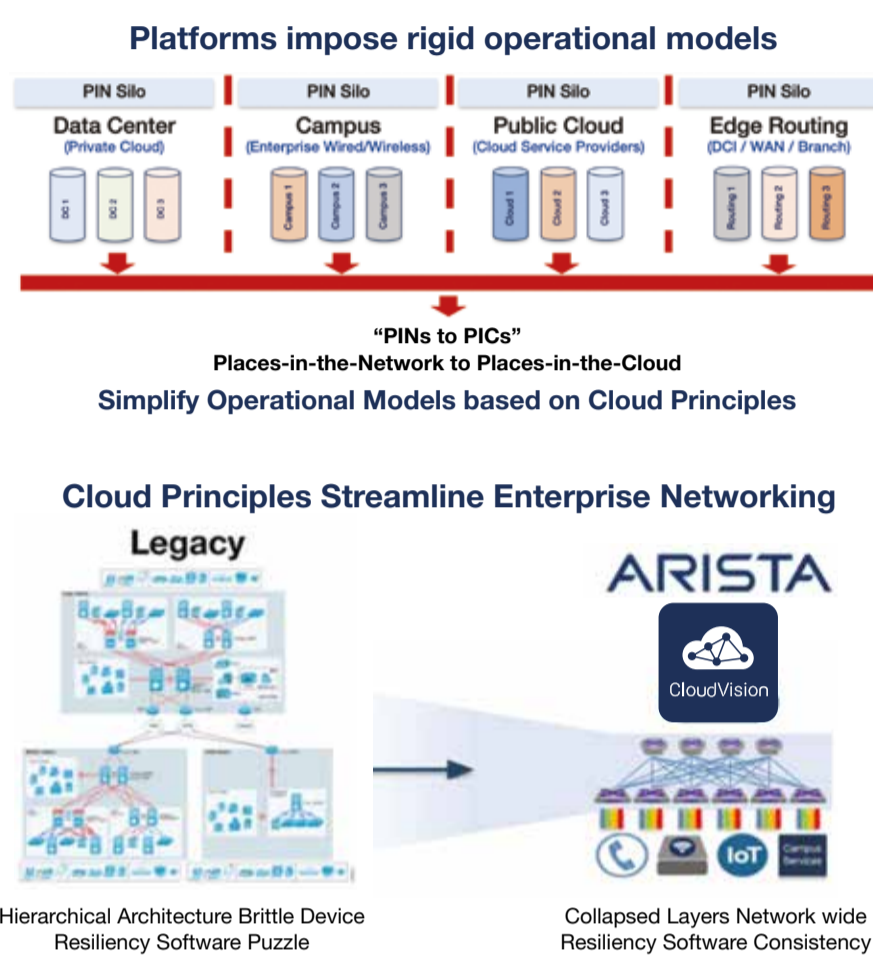

ARISTA Cognitive Campus Solutions (Wired & Wi-Fi)

Why Arista? Quality • Innovation • Engineering Excellence • Evolution • Openness

Arista Cognitive Campus Network

- Use open, software-driven cloud principles for a consistent, enterprise-wide operational experience.
- Leverage Arista's software-driven approach to:
 - reduce complexity
 - improve reliability and performance
 - streamline automation, monitoring and security.
- Evolve from siloed, box-based places in the network (PINs) to places in the cloud (PICs).
- Replace the over-subscribed legacy three-tier model of access aggregation core.

Arista CloudVision's Value in the Campus

The Cognitive Management Plane – CloudVision

Zero Trust Security – Securing the Campus

AI-Driven Network Detection and Response

Arista 7300X3 Modular Spline™ Switches