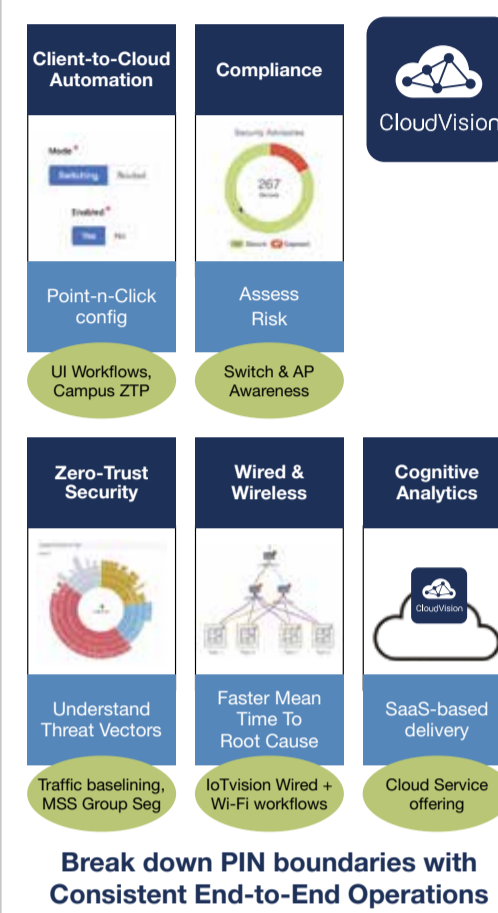

ARISTA Cognitive Campus Solutions (Wired & Wi-Fi)

Why Arista? Quality • Innovation • Engineering Excellence • Evolution • Openness

Arista Cognitive Campus Network

- Use open, software-driven cloud principles for a consistent, enterprise-wide operational experience.
- Leverage Arista's software-driven approach to:
 - reduce complexity
 - improve reliability and performance
 - streamline automation, monitoring and security.
- Evolve from siloed, box-based places in the network (PINs) to places in the cloud (PICs).
- Replace the over-subscribed legacy three-tier model of access aggregation core.

Arista CloudVision's Value in the Campus

The Cognitive Management Plane – CloudVision

Zero Trust Security – Securing the Campus

AI-Driven Network Detection and Response

Arista 7300X3 Modular Spline™ Switches