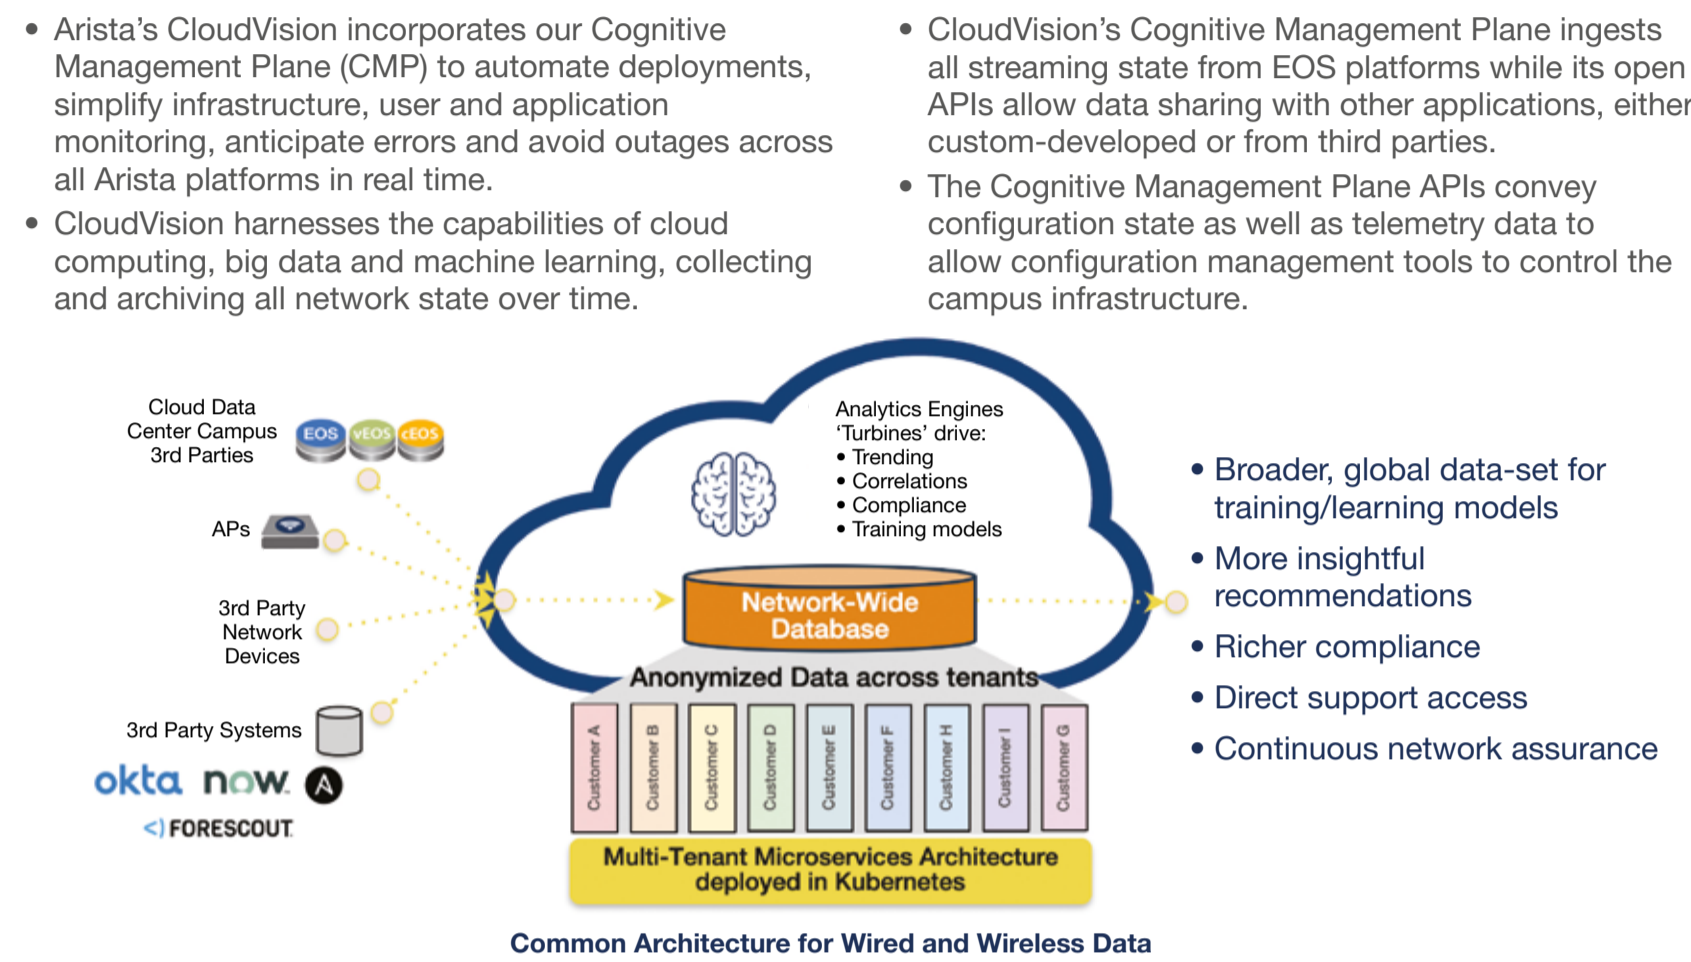

ARISTA Cognitive Campus Solutions (Wired & Wi-Fi)

Why Arista? Quality • Innovation • Engineering Excellence • Evolution • Openness

Arista Cognitive Campus Network

- Use open, software-driven cloud principles for a consistent, enterprise-wide operational experience.
- Leverage Arista's software-driven approach to:
 - reduce complexity
 - improve reliability and performance
 - streamline automation, monitoring and security.
- Evolve from siloed, box-based places in the network (PINs) to places in the cloud (PICs).
- Replace the over-subscribed legacy three-tier model of access aggregation core.

Arista CloudVision's Value in the Campus

The Cognitive Management Plane – CloudVision

Zero Trust Security – Securing the Campus

AI-Driven Network Detection and Response

Arista 7300X3 Modular Spline™ Switches