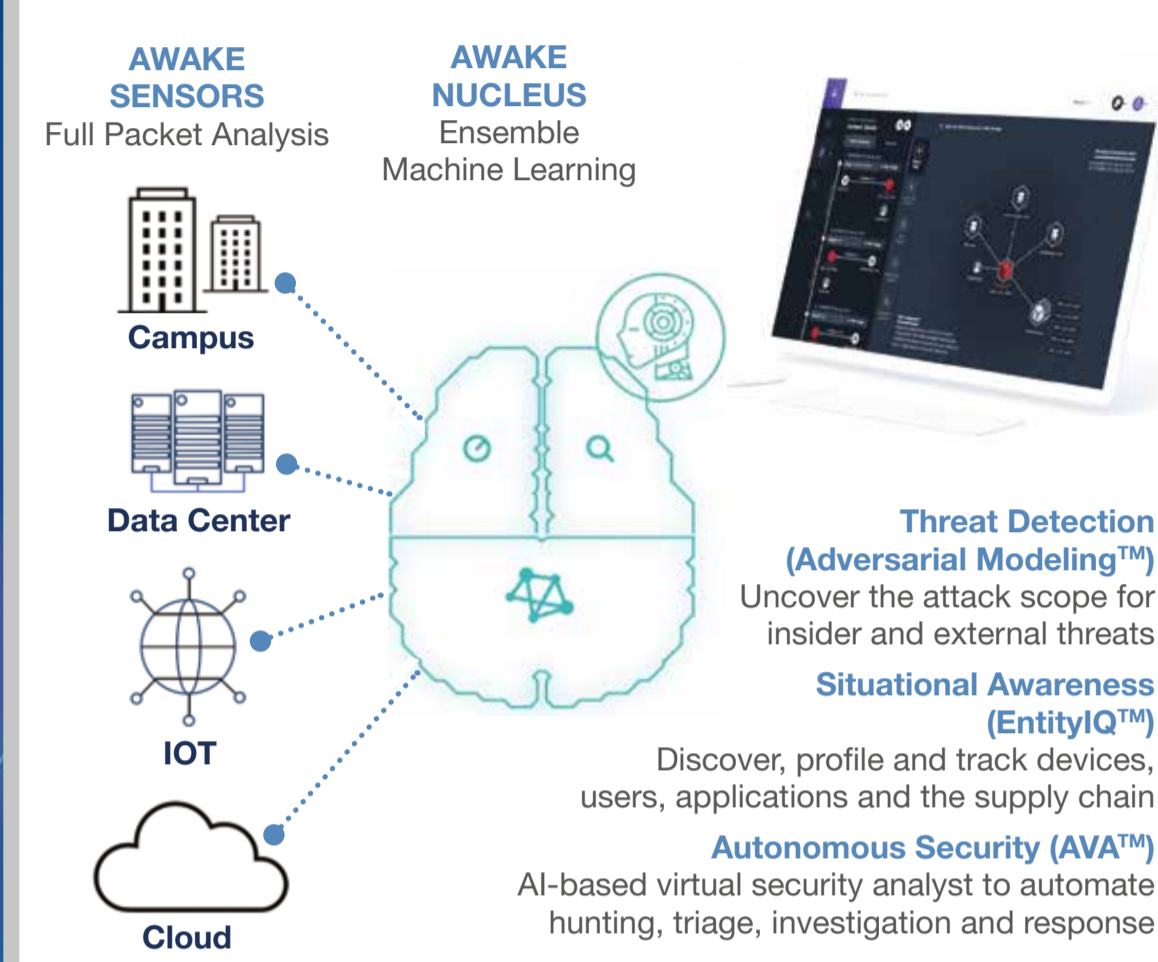

ARISTA Cognitive Campus Solutions (Wired & Wi-Fi)

Why Arista? Quality • Innovation • Engineering Excellence • Evolution • Openness

Arista Cognitive Campus Network

- Use open, software-driven cloud principles for a consistent, enterprise-wide operational experience.
- Leverage Arista's software-driven approach to:
 - reduce complexity
 - improve reliability and performance
 - streamline automation, monitoring and security.
- Evolve from siloed, box-based places in the network (PINs) to places in the cloud (PICs).
- Replace the over-subscribed legacy three-tier model of access aggregation core.

Arista CloudVision's Value in the Campus

The Cognitive Management Plane – CloudVision

Zero Trust Security – Securing the Campus

AI-Driven Network Detection and Response

Arista 7300X3 Modular Spline™ Switches