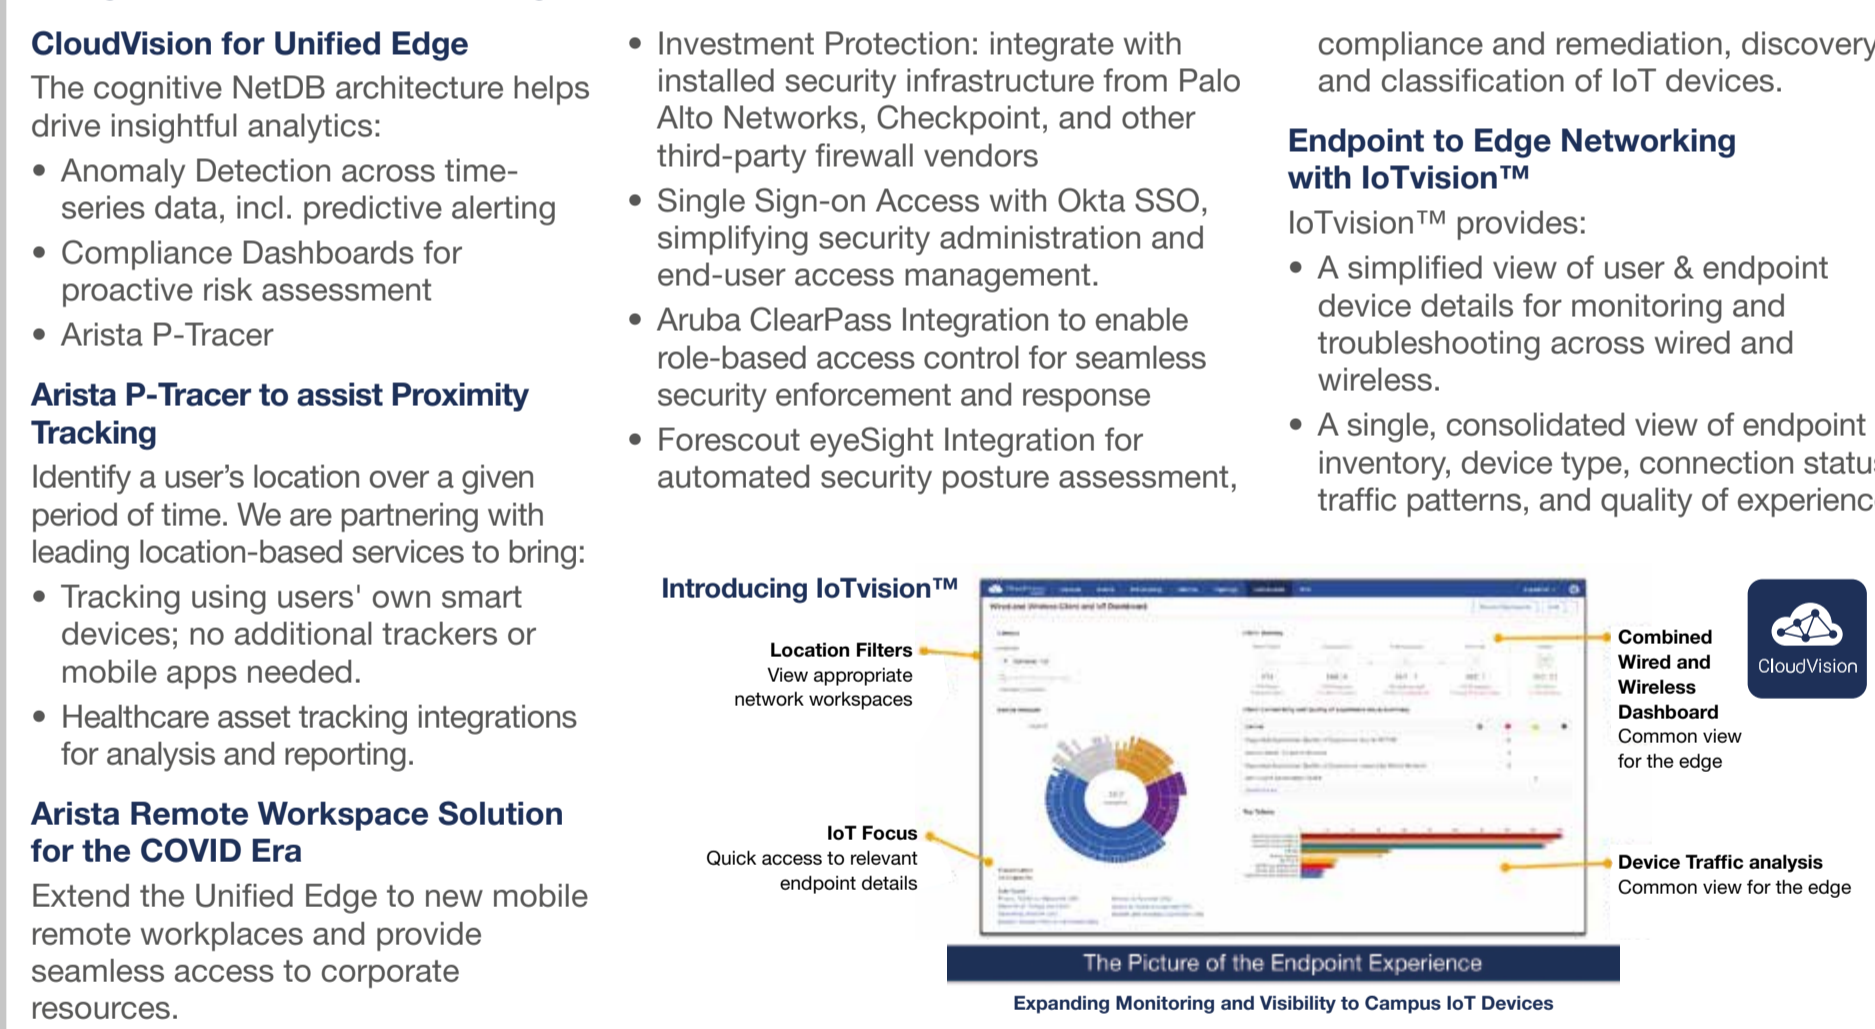

Cognitive Campus Edge for Enterprise Workspaces