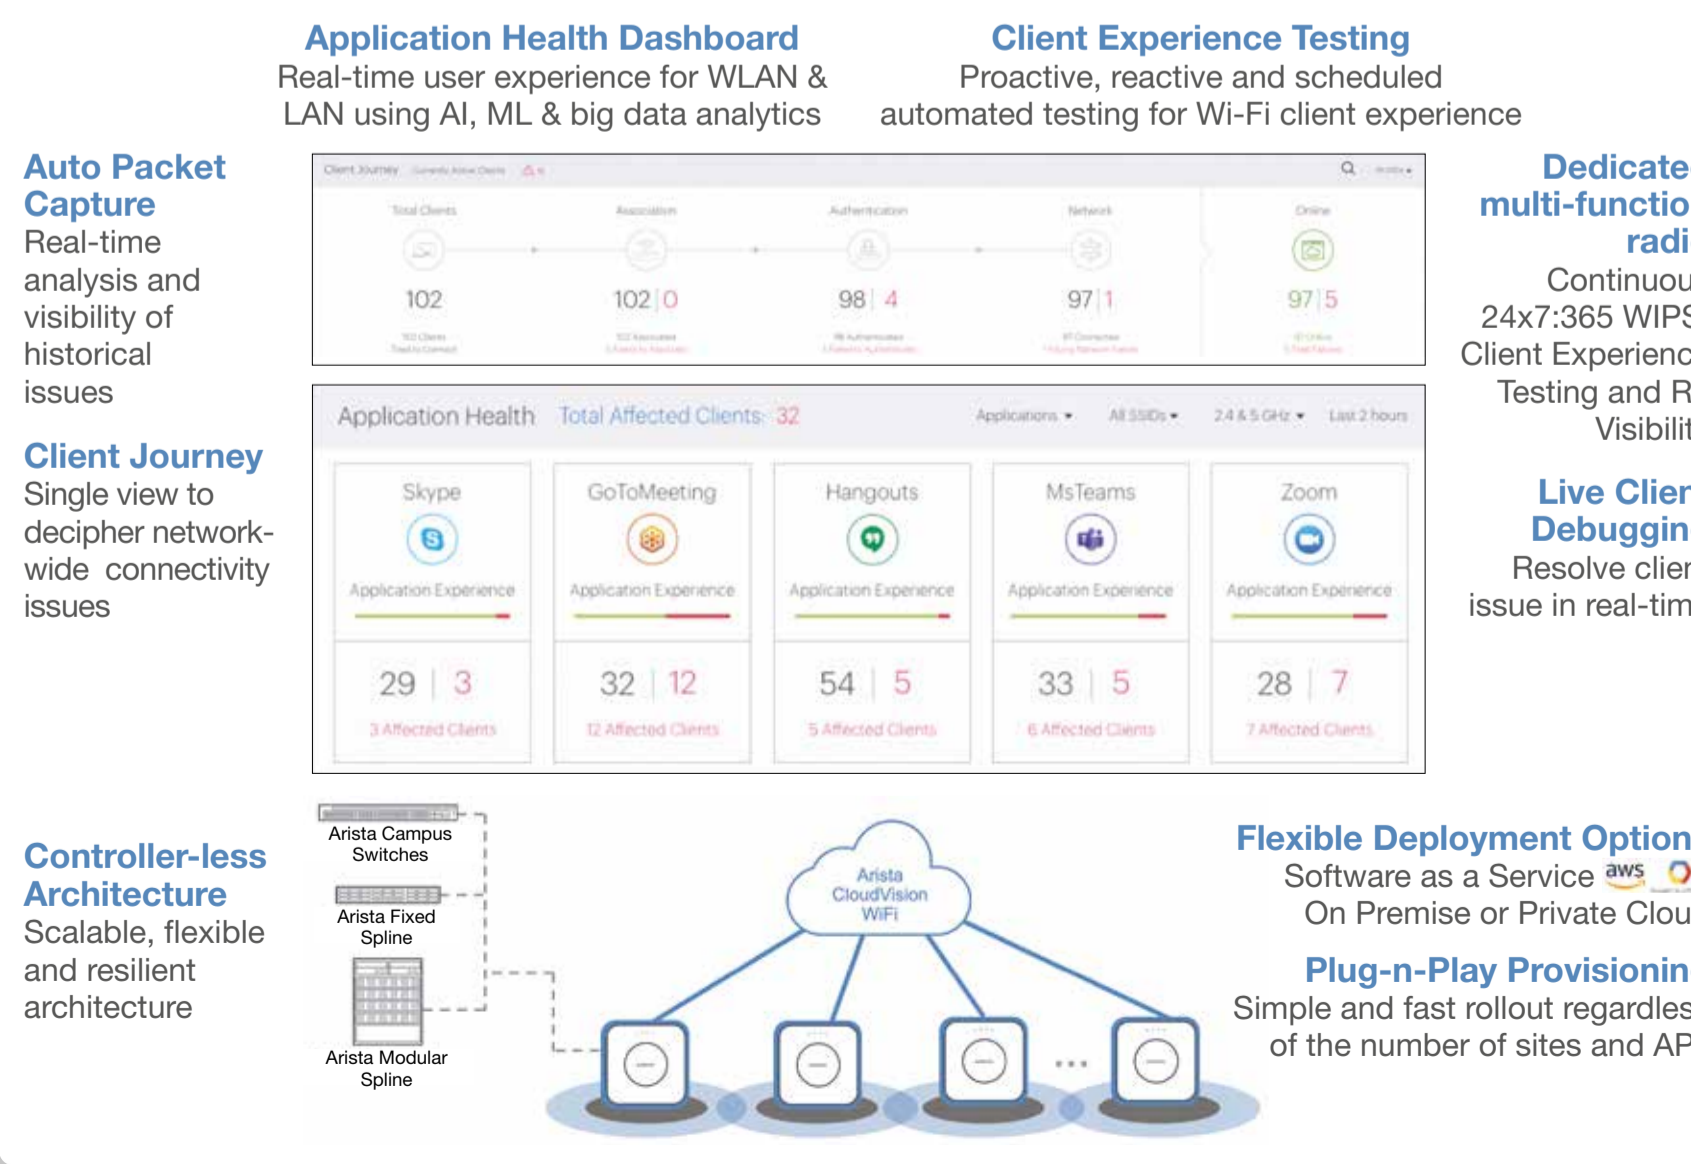

Cognitive Wi-Fi – Seamless Connectivity for Wi-Fi users